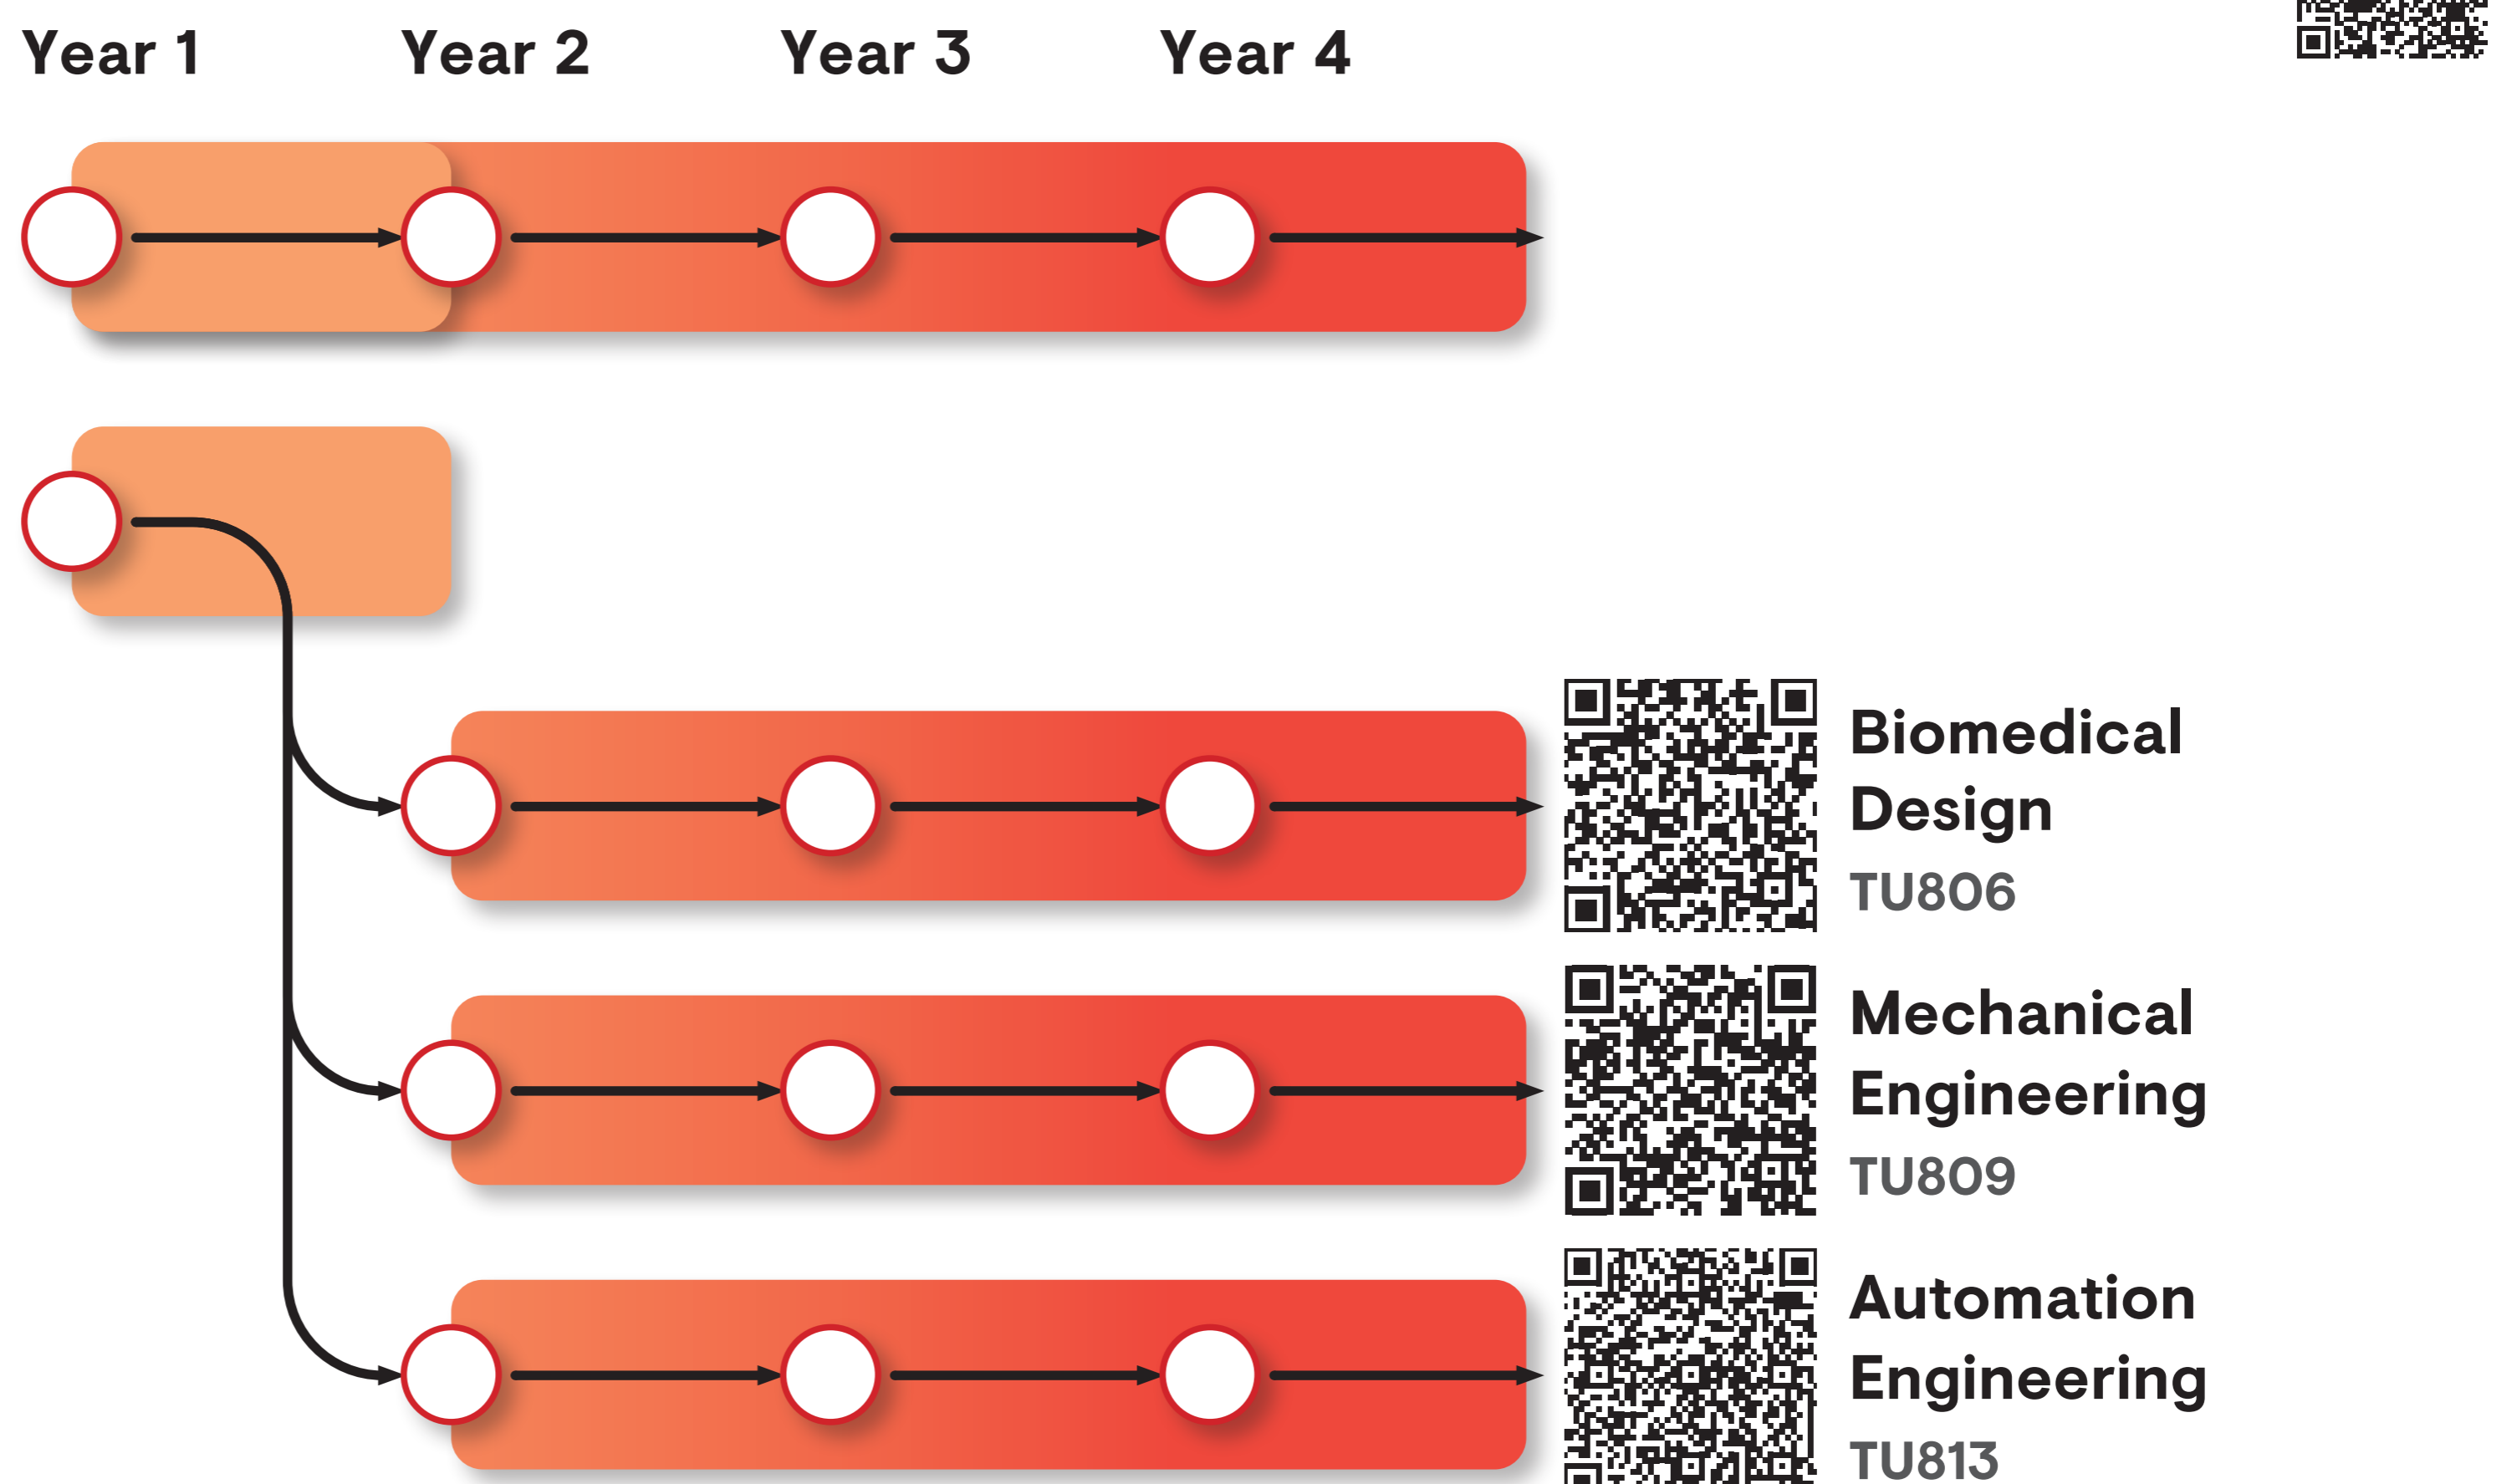

School of Mechanical Engineering

Scoil Innealtóireachta Meicniúla

Level 8

BLANCHARDSTOWN

- Mechatronic Engineering
TU810 [†]
- Engineering (General Entry)
TU804

CITY CAMPUS

- Product Design
TU811 [†]
- Engineering (General Entry)
TU805

TALLAGHT

- Sustainable Energy Engineering
TU801
- Mechanical Engineering (General Entry)
TU828

Infinite Possibilities