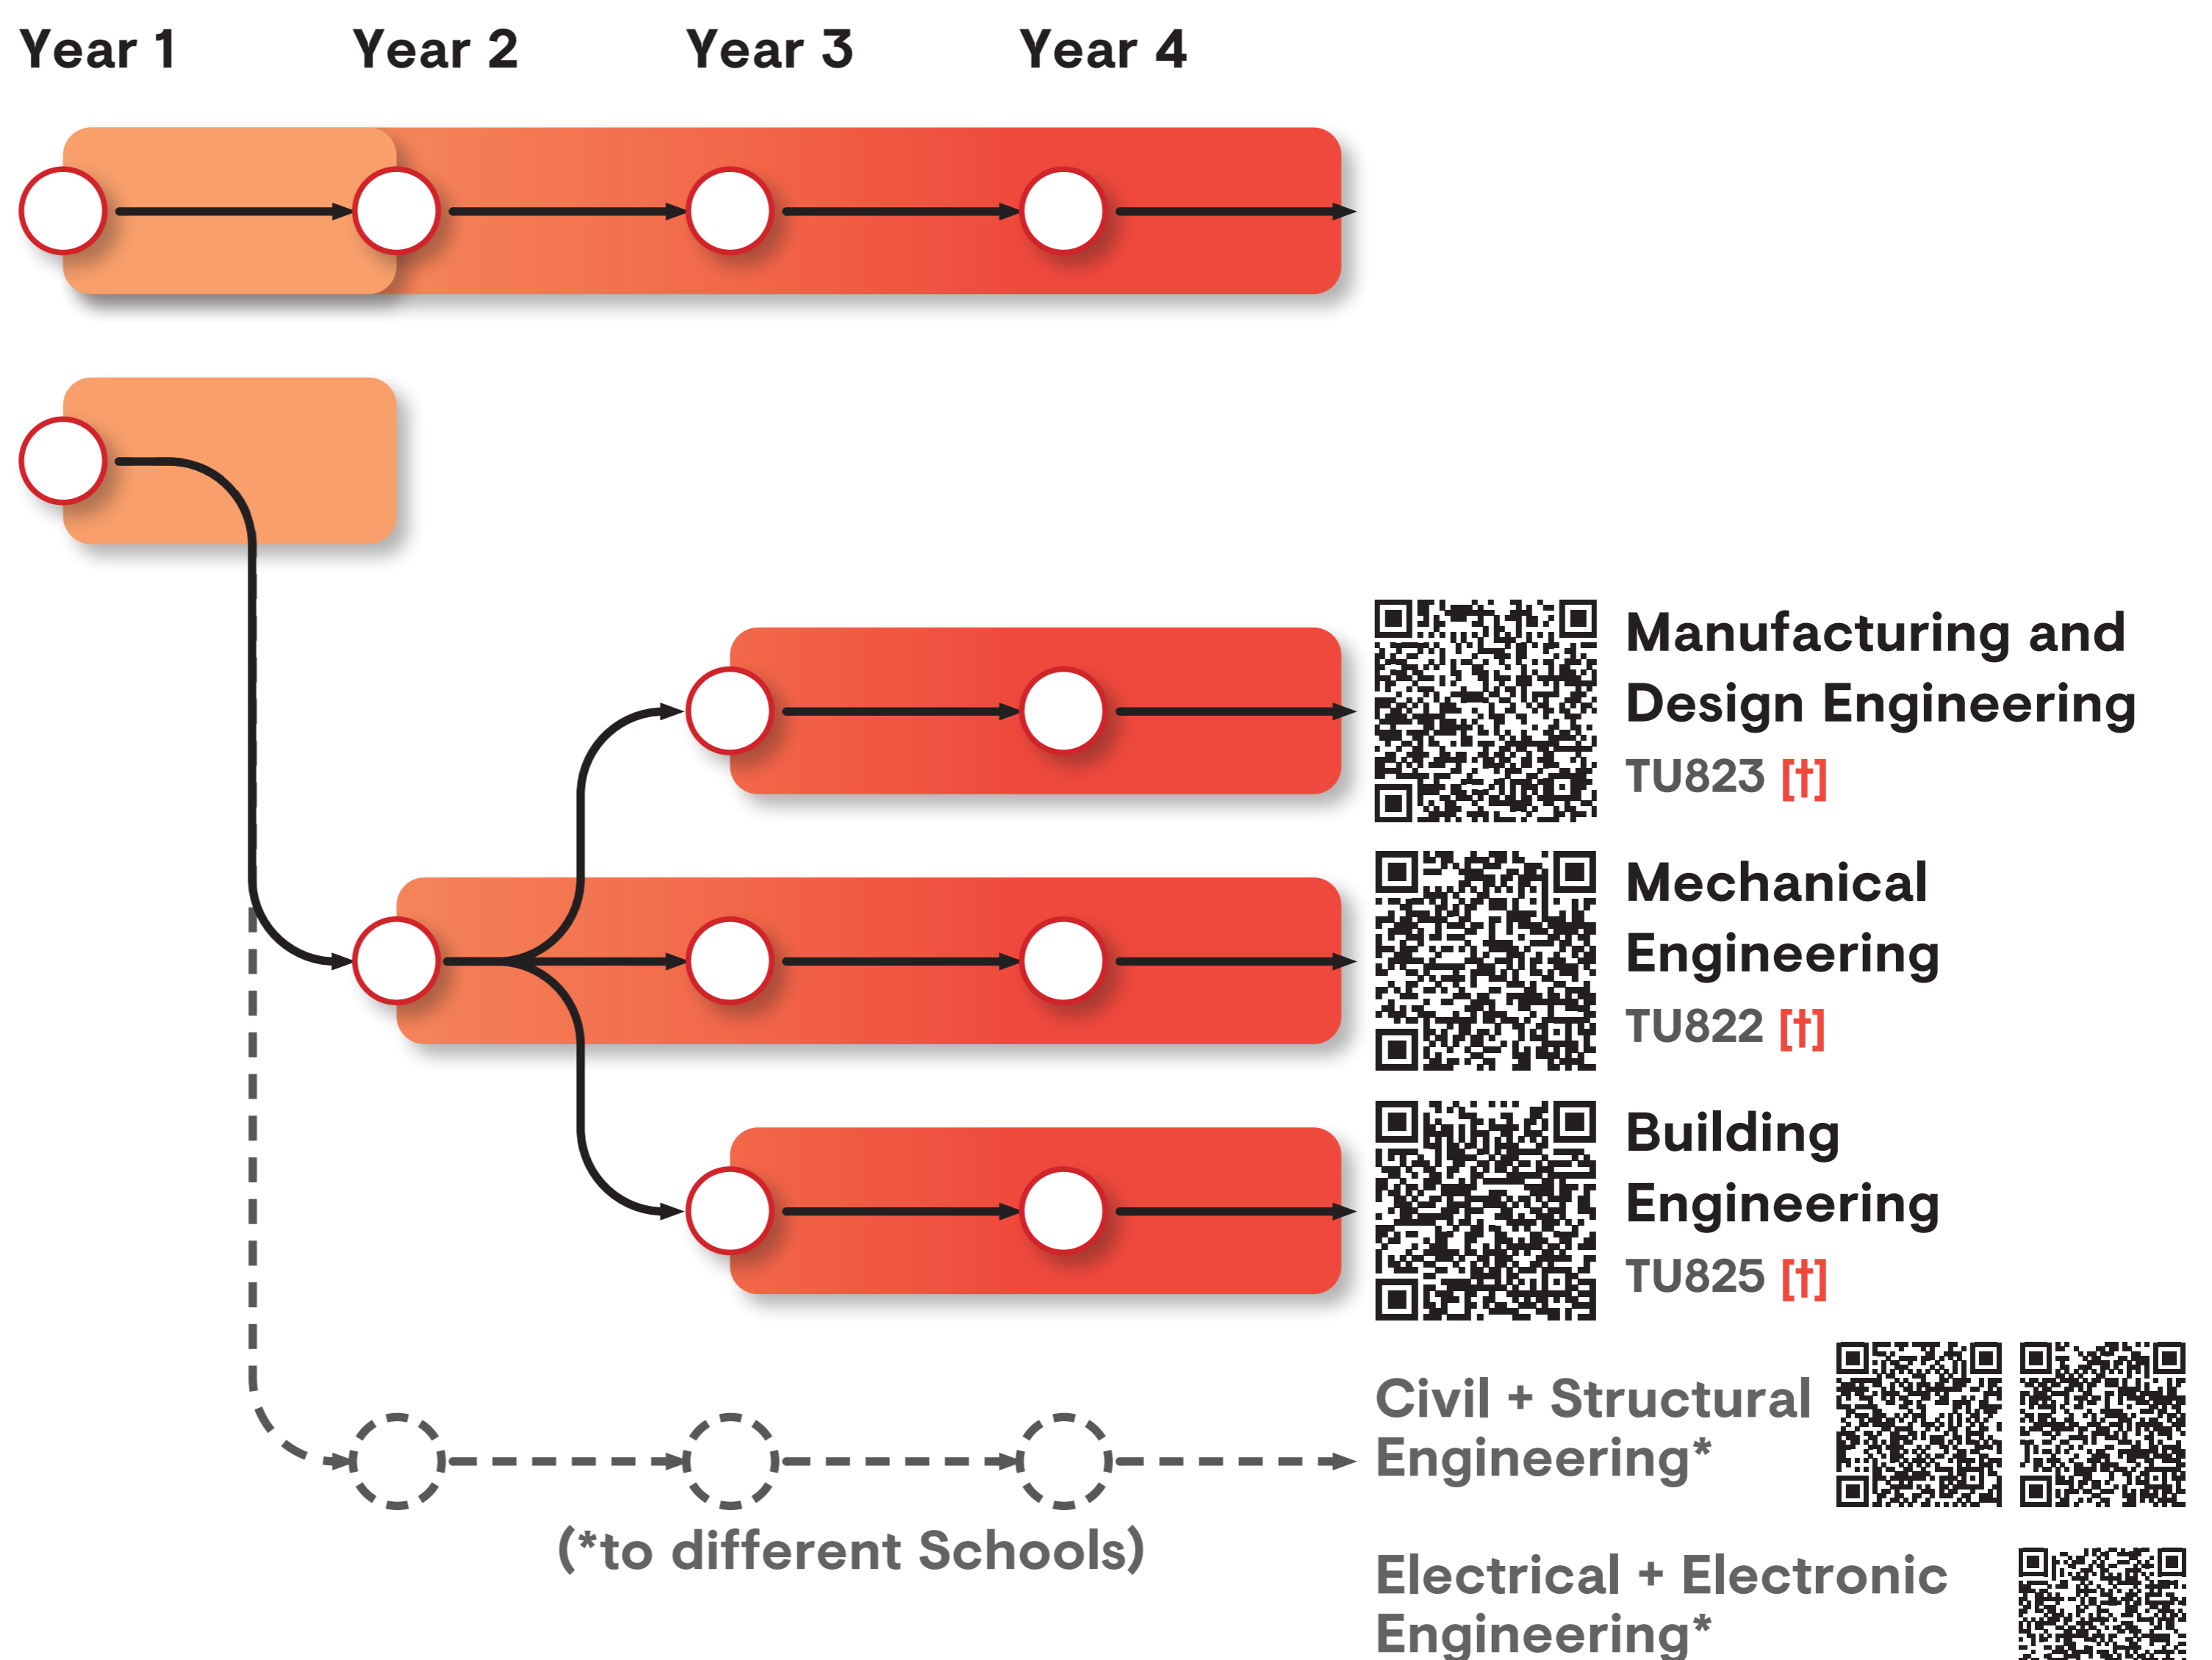

School of Mechanical Engineering

Scoil Innealtóireachta Meicniúla

Level 8

BLANCHARDSTOWN

- Mechatronic Engineering
TU810 [†]
- Engineering (General Entry)
TU804

CITY CAMPUS

- Product Design
TU811 [†]
- Engineering (General Entry)
TU805

TALLAGHT

- Sustainable Energy Engineering
TU801
- Mechanical Engineering (General Entry)
TU828

Infinite Possibilities