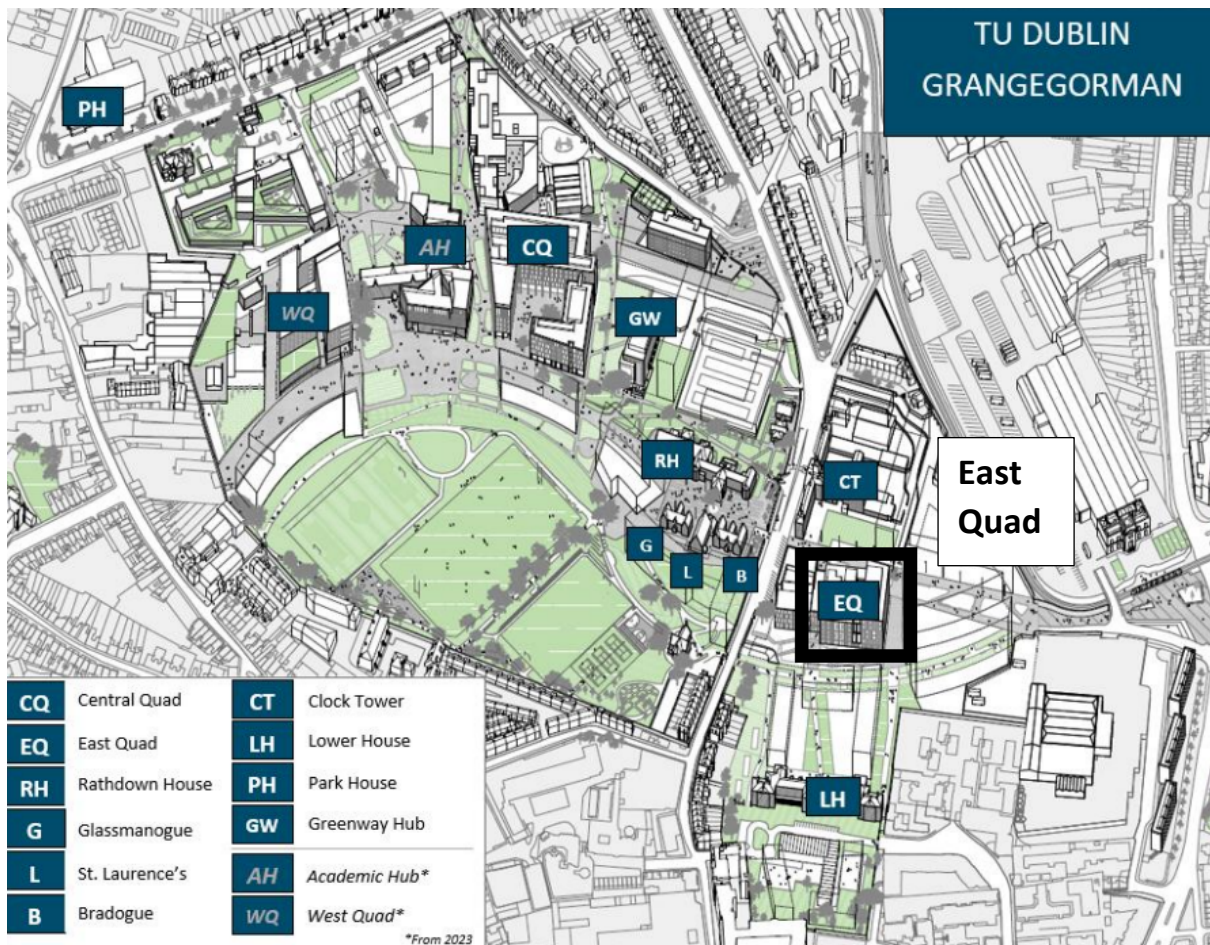

Parking

The Grangegorman campus is traffic-free campus, and there are no parking spaces available to visitors. However, Pay & Display spaces are available in the North Circular Road and the Park House car parks. The University has also agreed on a special all-day rate of €9 per day in the Parkrite car park in Smithfield, and a validator is installed at Rathdown House.

Bus

The Grangegorman campus is easily accessible by bus. Check www.dublinbus.ie for up to date timetable information. Try the Dublin Bus journey planner to find your best bus route to a TU Dublin campus.

East Quad Building Facilities Guide

Grangegorman Campus Map

Our [Mazemap tool](#) will direct you to any room, building or service within the campus.