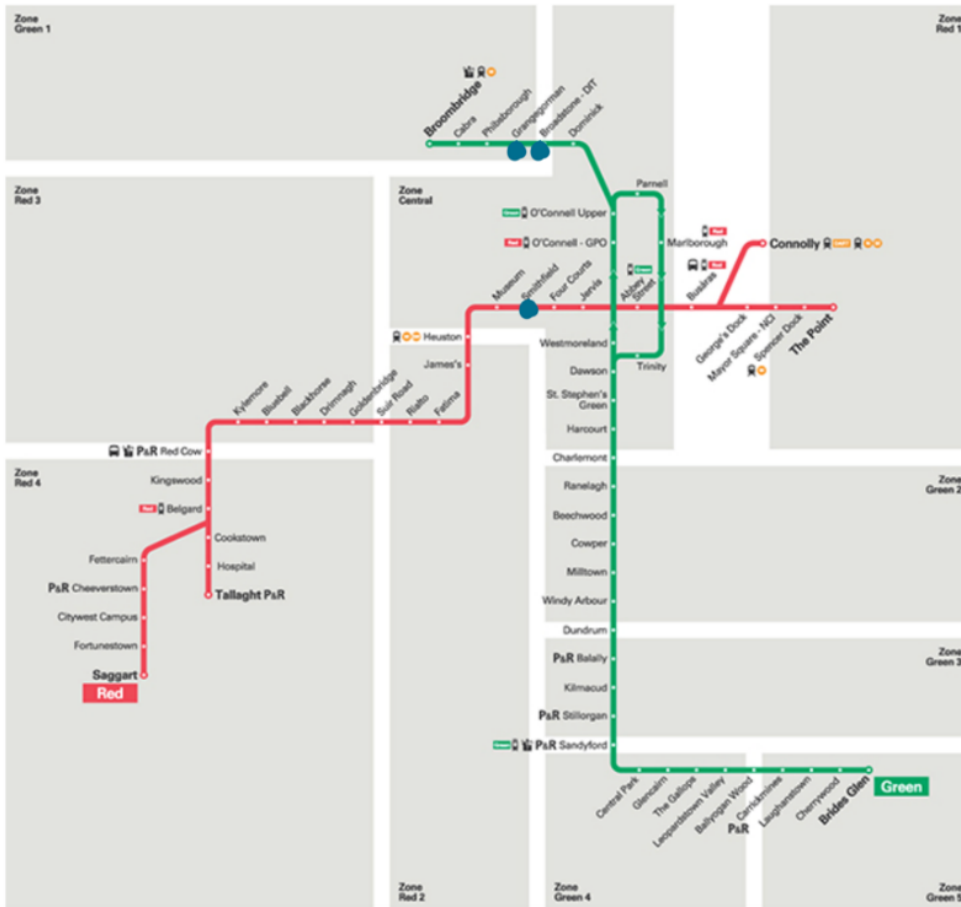

The University's Grangegorman campus is located in Dublin 7, about 1 km from Dublin's City Centre. The campus is surrounded to the south-east by Smithfield, to the west by Stoneybatter, north by Cabra, to the north and east by Phibsborough / Broadstone.

Google maps directions: <https://goo.gl/maps/v2f84wME1xh2N2M29> East Quad building Eircode is [D07 XFF2](#).

Getting here

Walking and cycling

The TU Dublin, Grangegorman campus can be accessed by bike from anywhere in Dublin's City Centre in approximately 10 mins. For those walking or wheeling, it could take approximately 25 minutes to walk to the campus from The Spire, on O'Connell Street Upper.

Luas

TU Dublin’s Grangegorman campus is served by two Green Line Luas stations the Broadstone stop and the Grangegorman stop, and is just a seven minute ride from O’Connell Street. Take the Green Line Luas in the direction of **Broombridge**. The East Quad building is between both stops but most travellers disembark at the Broadstone stop and walk up the ramp towards the campus.

If you are closer to the Red Line Luas, you can also take that to the Smithfield stop, and Grangegorman is just a ten-minute walk away.

Train

Irish Rail and DART stations at Heuston, Connolly, Broombridge, Pearse Street and Tara Street are all within a 30-minute walking distance to the campus and are also close to bus and Luas connections that will take you to Grangegorman.