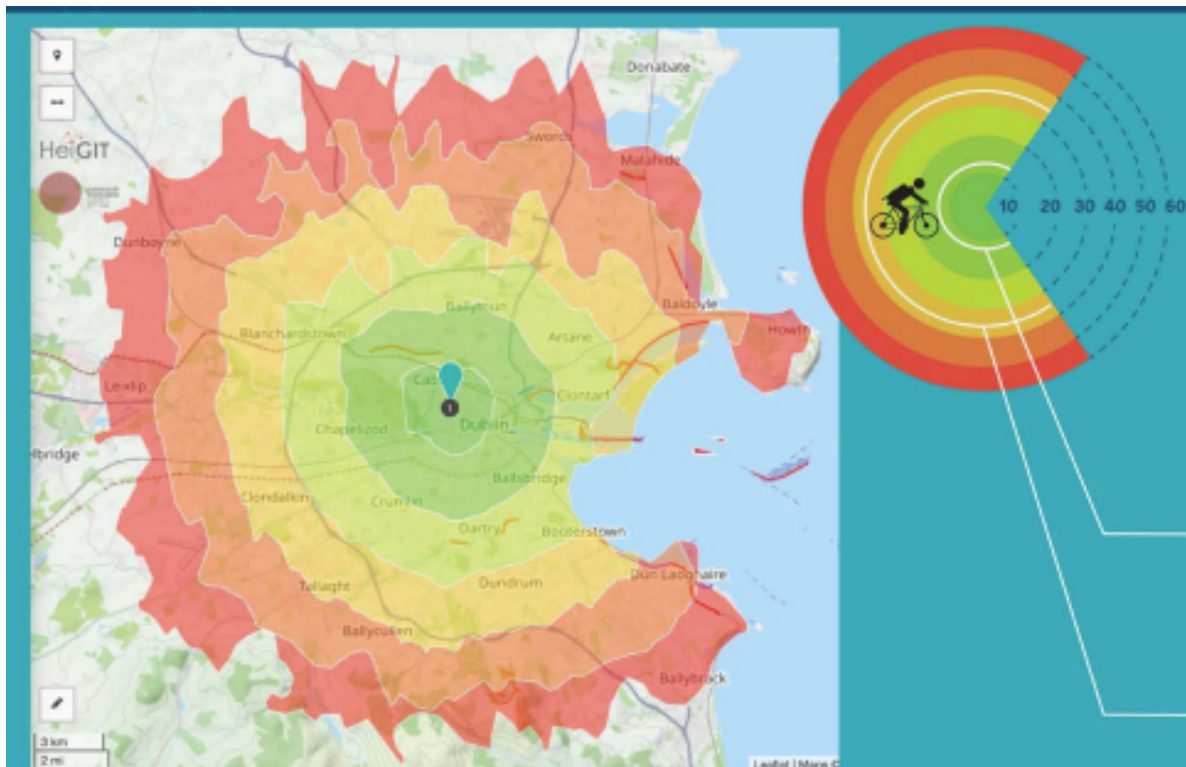

TU Dublin - Sustainability and event resource

Travel and facilities at TU Dublin, Grangegorman campus, East Quad Building

Venue

TU Dublin, Grangegorman campus, [East Quad Building](#).

The University is committed to sustainable travel. All campus users and visitors are encouraged to consider this when considering their travel options.

The University's Grangegorman campus is located in Dublin 7, about 1 km from Dublin's City Centre. The campus is surrounded to the south-east by Smithfield, to the west by Stoneybatter, north by Cabra, to the north and east by Phibsborough / Broadstone.

Google maps directions: <https://goo.gl/maps/v2f84wME1xh2N2M29> East Quad building Eircode is [D07 XFF2](#).

Getting here

Walking and cycling

The TU Dublin, Grangegorman campus can be accessed by bike from anywhere in Dublin's City Centre in approximately 10 mins. For those walking or wheeling, it could take approximately 25 minutes to walk to the campus from The Spire, on O'Connell Street Upper.